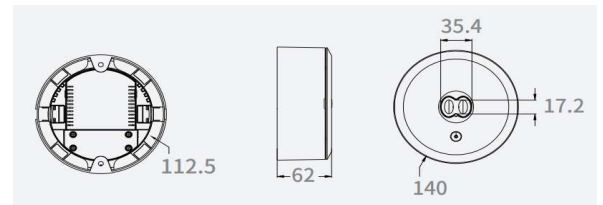

Sovitron Interior Pvt.Ltd.

Model Name

LUCID/DLEPE-EM3-ST

Description

Exit light

Technical description

Dimension	Dia=112.5mm,H=62mm
Color	Black/White
Output Power	2W
Battery	LiFeP04 6.4V600 mah
IP rating	65
Test mode	Manual/Automatic
Mounting	Recessed
Charge duration	24H
Discharge duration	3H
Fire rating	VO
Operating Voltage	220-240 VAC
Standard Lifetime	L70 minimum at 50,000 burning hours

Image

Dimension diagram

Remarks:-

Address: Plot #7 Saroorpur-Nangla Industrial Area,Ballabgarh-Sohna Road,Faridabad-121005

Email: info@sovitron.com